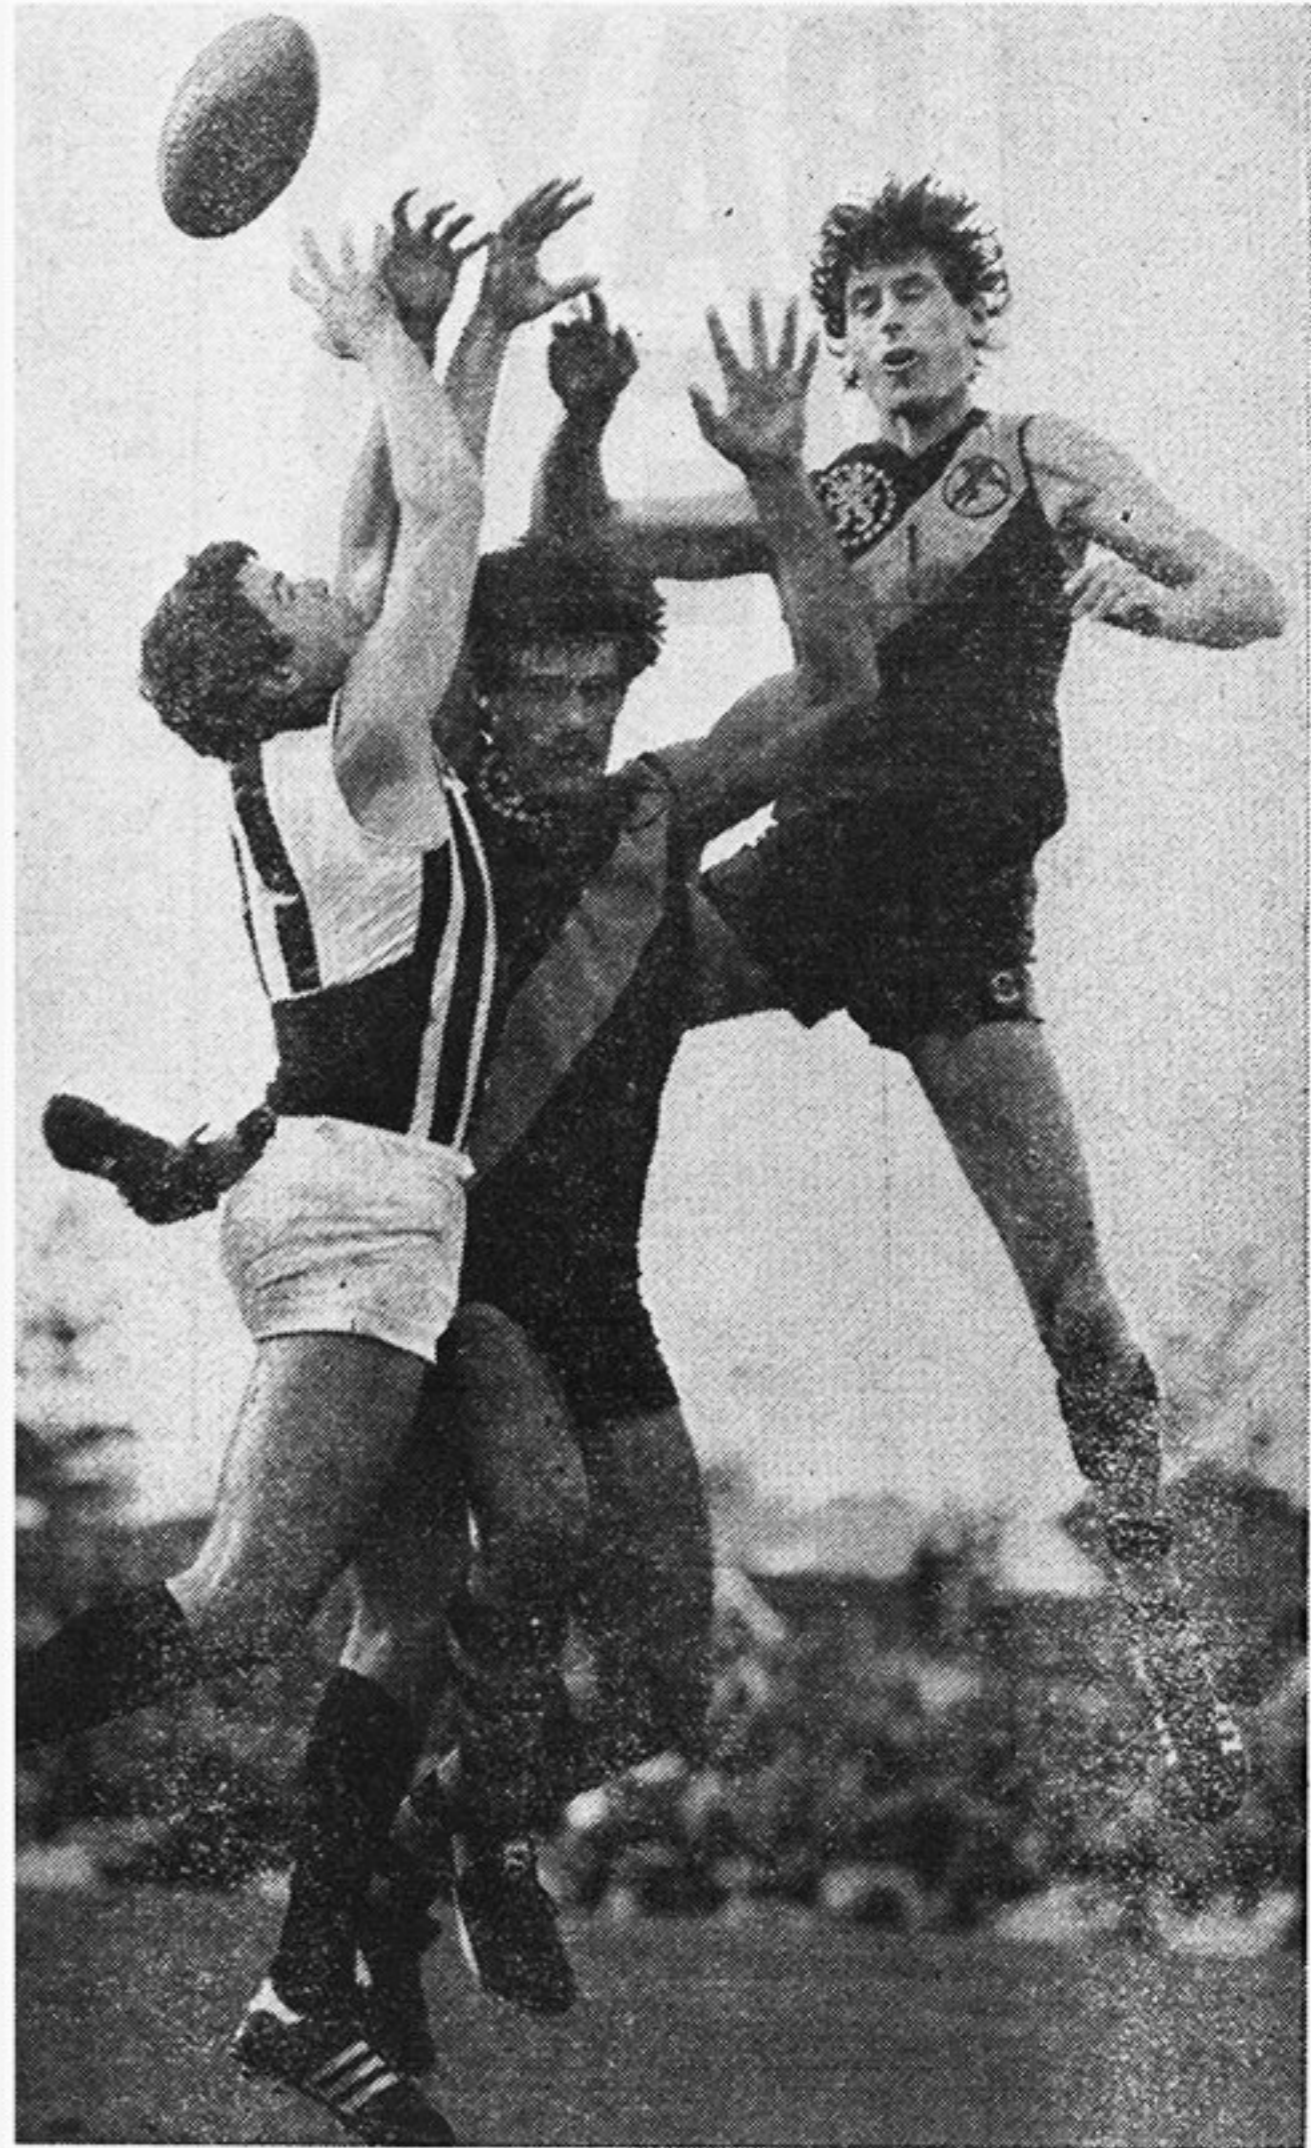

Off day

All champions are entitled to an off day, and Port had its "sickie" yesterday, with Stephen "Bomber" Clifford, who roamed everywhere, the only Magpie with any pretensions to consistency.

The rest simply were not allowed to get into the act against a Glenelg team that combined flair and creativity with vigor and discipline.

Glenelg coach John Halbert summed it up

aply when he said: "We controlled the game by being in possession of the ball."

Big Peter Carey was a constant power in ruck and grabbed 13 marks, Nev Caldwell (19 kicks, 15 marks) dominated centre half-forward, Kym Hodgeman (29 kicks, 12 hand-passes) easily was the best rover afield, and John McFarlane and David Marshall won their wings convincingly.

Graham Cornes was a force, as usual, as a follower and centre half-back Michael Farquhar denied Port a direct avenue to goal.

Smothered

Full forward Robbie Walter collected five goals and full back Keith Kuhlmann smothered Tim Evans, who kicked only two goals.

Glenelg always looked a winner after it outscored Port 6-7 to 0-4 kicking with the aid of a stiff breeze to the southern end in the first quarter.

Port added 12-10 to 8-19 in the last three terms, but never fully recovered from Glenelg's blistering start.

Erratic

Port was handicapped by losing captain-rover Brian

PORT'S Kym Kinnear, under pressure from Jim Lihou, gets a second grab at the ball while John McFarlane misjudges its flight completely.

Cunningham at quarter-time with a severely bruised hip. And defender David Granger did not resume in the second half after some erratic unnecessary rough treatment of Carey, which prompted Tiger fans to boo him from the field at half-time.

Port coach John Cahill said after the game: "He was concussed and didn't know where he was. I took him off because he was agitated and was unsettling the team."

Cahill said Port "never worked as a unit," and added: "Everything we did was stop-start. We made a lot of basic errors, but Glenelg can take the credit for that."

No excuse

"The smaller grounds like Unley and Glenelg probably don't suit our pattern, but that's no excuse. We were switched on and wanted to win."

"This loss will do us the world of good."