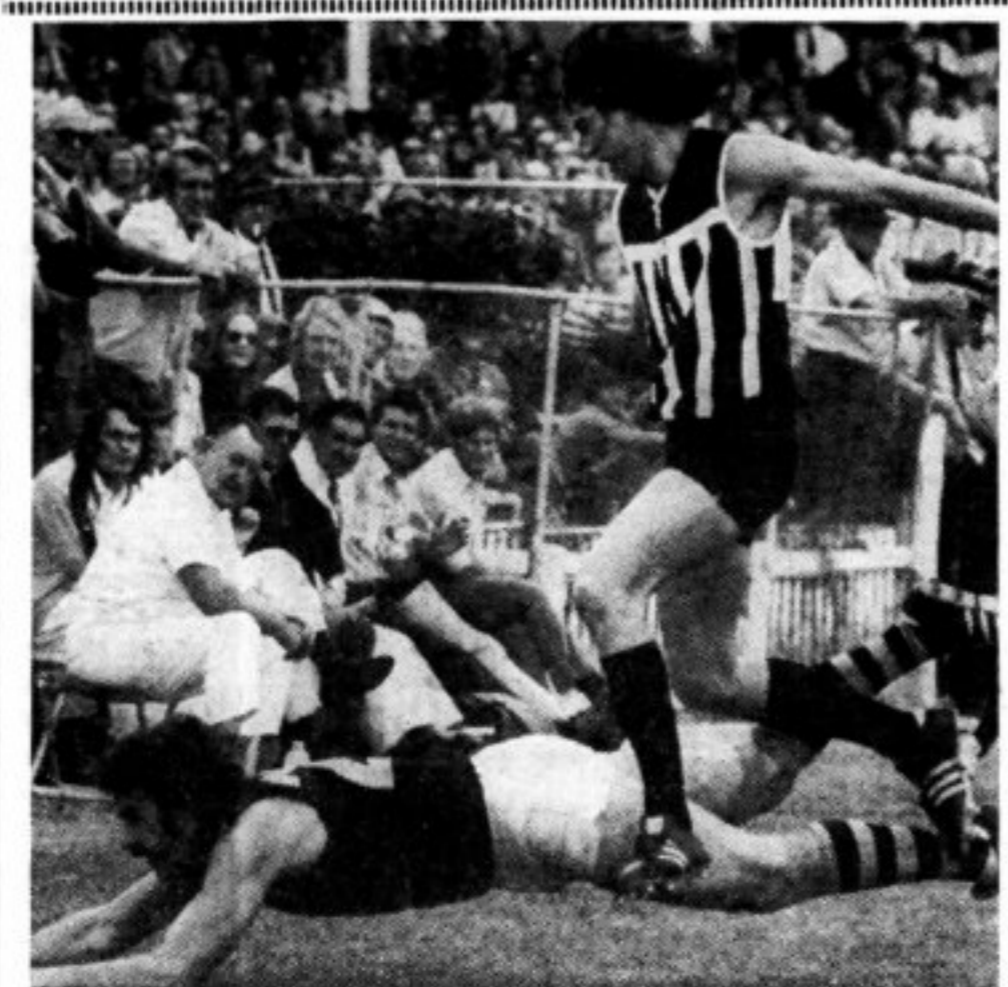

DIVE, dive, dive . . . Port Adelaide half-forward Andy Porplycia gives Steven Hywood a hefty shove across the boundary line while going for the ball.